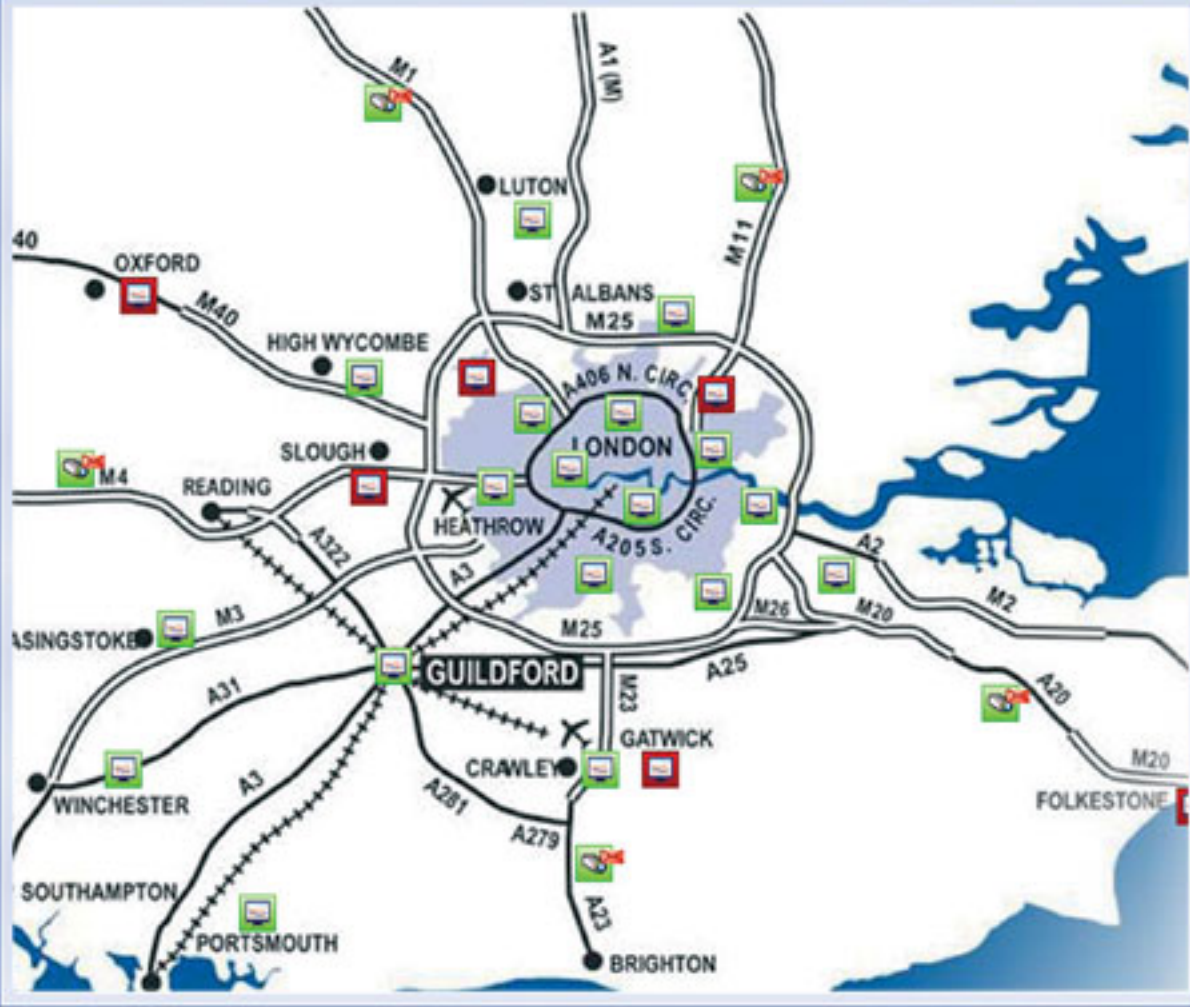

Alarm Overview

Multi alarm changes

☐ All

Display filters

Period: Source: ☐ Only my alarms States:

Edit	Id	Server	Source	Alarm	Date	Priority	State	Owner	
☐		229	North Bank	[Convision V200] Camera 1	Motion	2006-03-21 15:55:57	1	New	All
☐		230	North Bank	[Axis 2110] Camera 1	Motion	2006-03-21 15:55:58	1	New	All
☐		231	North Bank	[AXIS 231D] Camera 1	Motion	2006-03-21 15:55:58	1	New	All
☐		232	North Bank	[XView] Camera 2	Motion	2006-03-21 15:55:58	1	New	All
☐		233	North Bank	[Sony V304] Camera 3	Motion	2006-03-21 15:55:58	1	New	All
☐		234	North Bank	[VideoJet400] Camera 1	Motion	2006-03-21 15:55:59	1	New	All
☐		235	North Bank	[AXIS 2120] Camera 1	Motion	2006-03-21 15:56:00	1	New	All
☐		236	North Bank	[VEO XT] Camera 1	Motion	2006-03-21 15:56:01	1	New	All

Navigation

- Alarms
  - Motion
  - Not Responding
  - Server down
- Maps
  - Toplevel
    - East Region
    - North Region
    - South Region
    - West Region
- Servers
  - Engine - open
    - [AXIS 231D] Camera 1
    - [Canon VB-C50] Camera 1
    - [JVC VN-C655] Camera 1
    - [Toshiba IK-WB21A] Camera 1
    - Clear all
    - Show all
  - North Bank - open
- Settings

North Region

Information

Server	Device	Preview
21. marts 2006 15:56:00	[AXIS 2120] Camera 1	Motion
235		
21. marts 2006 15:56:01	[VEO XT] Camera 1	Motion
236